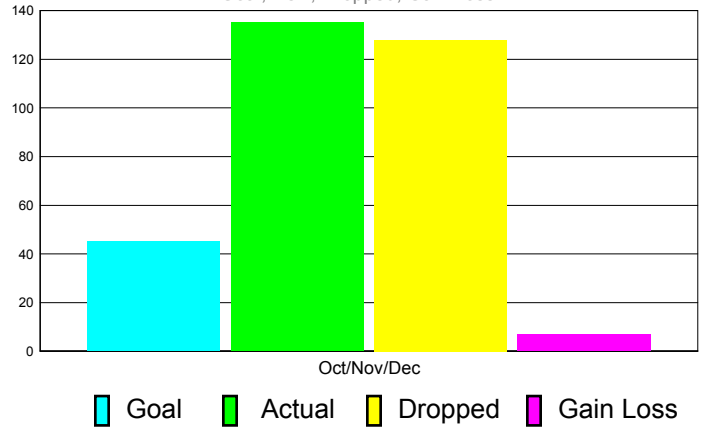

Membership Results 2011-2012

Goal, New, Dropped, Gain/Loss